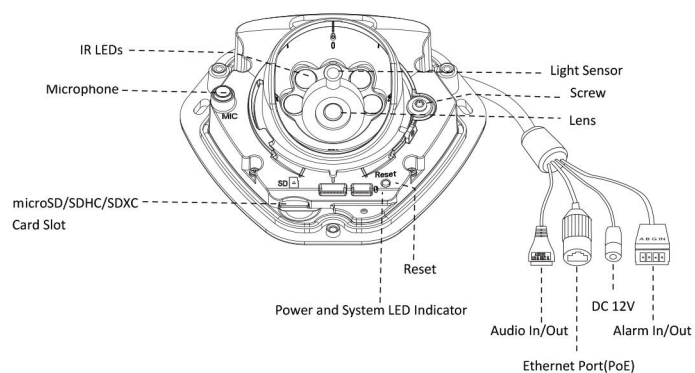

(Multi-interface Version)