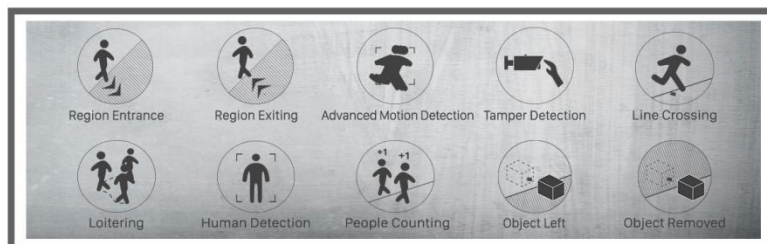

## KEY FEATURES

- ▶ **Smart Stream** (Bandwidth, storage and bit rate save with Smart Stream ON, eg. H.265+ save 70%~80% bandwidth of H.264.)
- ▶ **Advanced Functions** (Boasting to support various advanced functions such as HLC, Defog, ROI.)
- ▶ **Built-in Microphone** (Supporting audio function to hear what is happening in front of the camera.)
- ▶ **SIP** (Session Initiation Protocol. Providing audio/alarm/intercom and video streaming for mobile phones and video phones.)
- ▶ **256G** (Supporting ultra-large external microSD/SDHC/SDXC card storage up to 256G.)

## Video Content Analysis

Milesight VCA with 10 detection modes provides advanced, accurate smart video analysis for Milesight network cameras, enabling the comprehensive surveillance function and quicker response to different monitoring scenes.