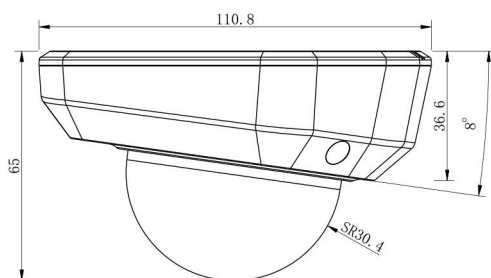

## Structure Diagrams

(Default Version)

(Multi-interface Version)

Units: mm

## Accessories Support

A01 Pole Mount

Weight: 720g  
Dimensions: 170\*51.5\*152.6mm

A02 Internal Corner Bracket

Weight: 540g  
Dimensions: 170\*23.2\*205.3mm

A03 External Corner Bracket

Weight: 900g  
Dimensions: 170\*152.6\*76.3mm