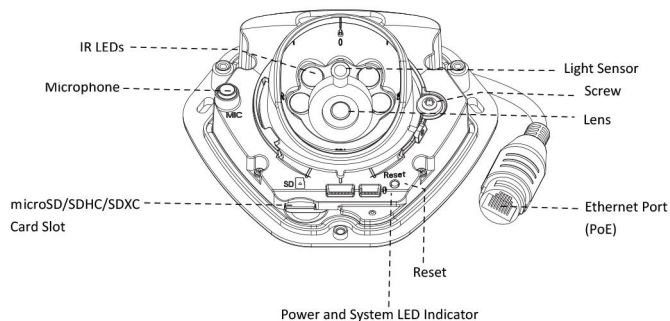

H.265+ Vandal-proof Mini Dome Network Camera

Structure Diagrams

(Default Version)