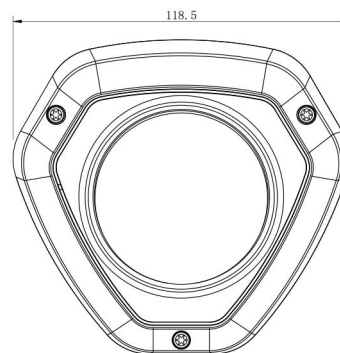

## Structure Diagrams

(Default Version)

(Multi-interface Version)

Units: mm

## Accessories Support

A01 Pole Mount

Weight: 720g  
Dimensions: 170\*51.5\*152.6mm

A02 Internal Corner Bracket

Weight: 540g  
Dimensions: 170\*23.2\*205.3mm

A03 External Corner Bracket

Weight: 900g  
Dimensions: 170\*152.6\*76.3mm

A71 Wall Mount

Weight: 530g  
Dimensions: 162\*124\*78 mm

A73 Adapter Plate

Weight: 28g  
Dimension: 115\*122.5\*10mm

A74 Junction Box

Weight: 60g  
Dimensions: 121.5\*116.5\*37.2

Milesight Technology Co.,Ltd. | [www.milesight.com](http://www.milesight.com)