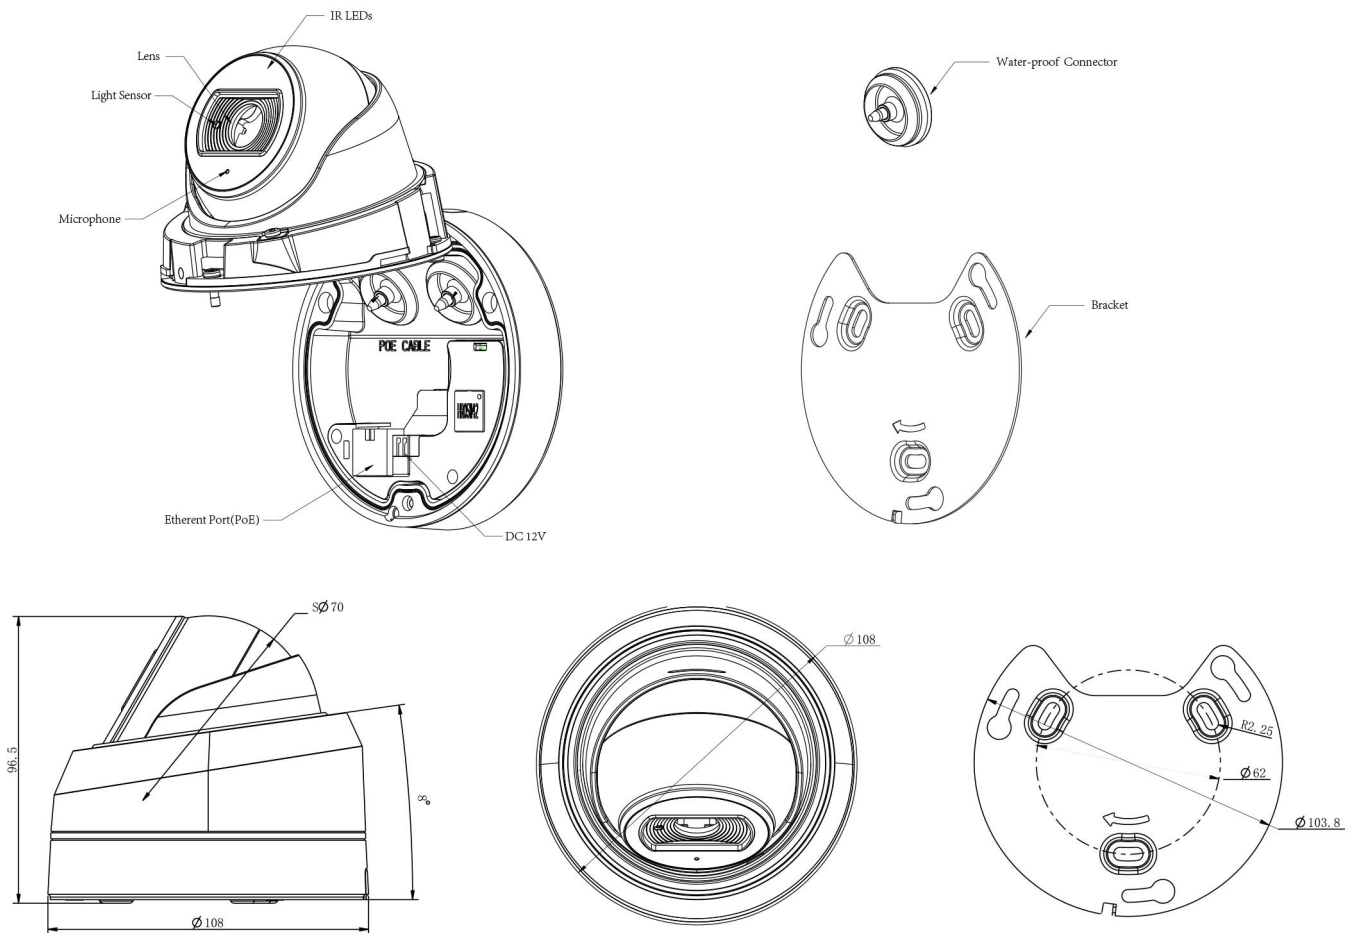

## Structure Diagrams

Units: mm

## Accessories Support

A01 Pole Mount

Weight: 720g  
Dimensions: 170\*51.5\*152.6mm

A02 Internal Corner Bracket

Weight: 540g  
Dimensions: 170\*23.2\*205.3mm

A03 External Corner Bracket

Weight: 900g  
Dimensions: 170\*152.6\*76.3mm