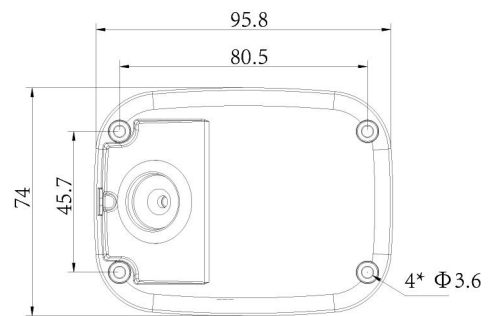

# 180° Panoramic H.265+ Mini Bullet Network Camera

<b>System</b>	Storage	Support microSD/SDHC/SDXC Card Local Storage, up to 256G	
	Advanced Function	Heat Map, BLC, HLC, 2D DNR, 3D DNR, Defog, AWB, EIS, IP Address Filtering, AGC, Anti-flicker, Corridor Mode, Deblur, Watermark	
	SIP/VoIP Support	Yes, Voice & Video-over-IP	
	Event Trigger	Motion Detection, Network Disconnection, Audio Alarm, etc.	
	Event Action	FTP Upload, SMTP Upload, SD Card Record, SIP Phone, HTTP Notification, etc.	
	Video Analysis	Region Entrance, Region Exiting, Advanced Motion Detection, Tamper Detection, Line Crossing, Loitering, Human Detection, People Counting, Object Left, Object Removed	
	System Compatibility	ONVIF Profile G & Q & S & T, API	
<b>General</b>	Working Temperature	-40°C~60°C	
	Working Humidity	0~90%(Non-condensing)	
	Power Supply	PoE (802.3af) / DC 12V ± 10%	
	Power Consumption	4.1W MAX 7.1W MAX (With IR on)	5.3W MAX 8.3W MAX (With IR on)
	Weather Proof	Up to IP67-rated for Weather-resistant Performance	
	Housing	Vandal-proof IK10-rated Metal Housing	
	Weight	630g	
	Dimensions	95.8mmX74mmX158.5mm	
	Warranty	3/5 Years	

## Structure Diagrams

Units: mm

### A01 Pole Mount

Weight: 720g  
Dimensions: 170\*51.5\*152.6mm

### A03 External Corner Bracket

Weight: 900g  
Dimensions: 170\*152.5\*76.3mm

Milesight Technology Co., Ltd. | [www.milesight.com](http://www.milesight.com)

Contact Us: [sales@milesight.com](mailto:sales@milesight.com) [support@milesight.com](mailto:support@milesight.com)