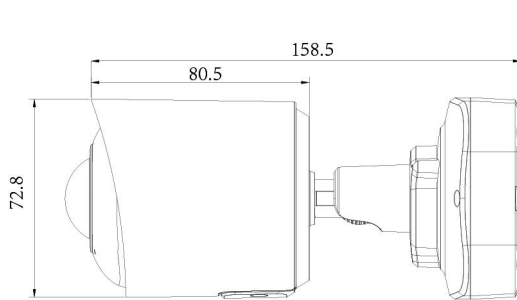

# 180° Panoramic H.265+ Mini Bullet Network Camera

<b>System</b>	Storage	Support microSD/SDHC/SDXC Card Local Storage, up to 256G	
	Advanced Function	Heat Map, BLC, HLC, 2D DNR, 3D DNR, Defog, AWB, EIS, IP Address Filtering, AGC, Anti-flicker, Corridor Mode, Deblur, Watermark	
	SIP/VoIP Support	Yes, Voice & Video-over-IP	
	Event Trigger	Motion Detection, Network Disconnection, Audio Alarm, etc.	
	Event Action	FTP Upload, SMTP Upload, SD Card Record, SIP Phone, HTTP Notification, etc.	
	Video Analysis	Region Entrance, Region Exiting, Advanced Motion Detection, Tamper Detection, Line Crossing, Loitering, Human Detection, People Counting, Object Left, Object Removed	
	System Compatibility	ONVIF Profile G & Q & S & T, API	
<b>General</b>	Working Temperature	-40°C~60°C	
	Working Humidity	0~90%(Non-condensing)	
	Power Supply	PoE (802.3af) / DC 12V ± 10%	
	Power Consumption	4.1W MAX 7.1W MAX (With IR on)	5.3W MAX 8.3W MAX (With IR on)
	Weather Proof	Up to IP67-rated for Weather-resistant Performance	
	Housing	Vandal-proof IK10-rated Metal Housing	
	Weight	630g	
	Dimensions	95.8mmX74mmX158.5mm	
	Warranty	3/5 Years	

# 180° Panoramic H.265+ Mini Bullet Network Camera

## Structure Diagrams

Units: mm

### A03 External Corner Bracket

Weight: 900g  
Dimensions: 170\*152.5\*76.3mm

Milesight Technology Co., Ltd. | [www.milesight.com](http://www.milesight.com)

Contact Us: [sales@milesight.com](mailto:sales@milesight.com) [support@milesight.com](mailto:support@milesight.com)