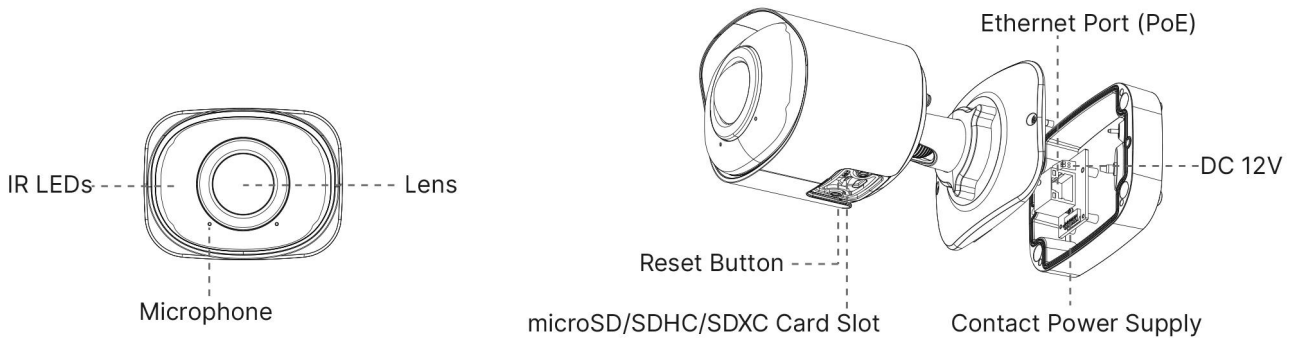

180° Panoramic H.265+ Mini Bullet Network Camera

Structure Diagrams

Units: mm

Accessories Support

A01 Pole Mount

Weight: 720g
Dimensions: 170*51.5*152.6mm

A03 External Corner Bracket

Weight: 900g
Dimensions: 170*152.5*76.3mm

Milesight Technology Co., Ltd. | www.milesight.com

Contact Us: sales@milesight.com support@milesight.com

Add: 220 NE 51st Street, Oakland
Park, Florida 33334, USA
Tel: +1-800-561-0485

Add: 925, Anyang SK V1 Center, LS-ro
116beon-gil, Dongan-gu, Anyang-si, Korea
Tel: +82-31-990-7732

Add: No.23 Wanghai Road,
2nd Software Park, Xiamen, China
Tel: +86-592-5922772