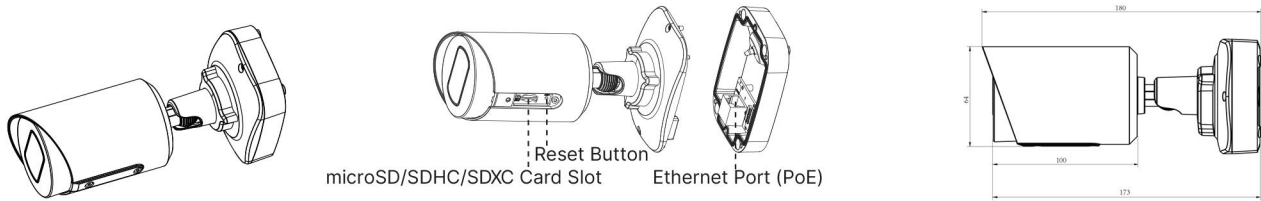

H.265+ Vandal-proof Mini Bullet Network Camera

System	Storage	Support microSD/SDHC/SDXC Card Local Storage, up to 256G		
	Advanced Function	BLC, HLC, 2D DNR, 3D DNR, Defog, AWB, EIS, IP Address Filtering, AGC, Anti-flicker, Corridor Mode, Deblur, Watermark		
	SIP/VoIP Support	Yes, Voice & Video-over-IP		
	Event Trigger	Motion Detection, Network Disconnection, etc.		
	Event Action	FTP Upload, SMTP Upload, SD Card Record, SIP Phone, HTTP Notification, etc.		
	Video Analysis	Region Entrance, Region Exiting, Advanced Motion Detection, Tamper Detection, Line Crossing, Loitering, Human Detection, People Counting, Object Left, Object Removed		
	System Compatibility	ONVIF Profile G & Q & S & T, API		
General	Working Temperature	-40°C~60°C		
	Working Humidity	0~90%(Non-condensing)		
	Power Supply	PoE (802.3af)		
	Power Consumption	3W MAX 5W MAX (With IR on)	3.5W MAX 5.5W MAX (With IR on)	5.2W 6.6W MAX (With IR on)
	Weather Proof	Up to IP67-rated for Weather-resistant Performance		
	Housing	Vandal-proof IK10-rated Metal Housing		
	Weight	610g (Junction Box Version) / 450g (Cable Out Version)		
	Dimensions	97mmX74mmX180mm (Junction Box Version) / Φ64mmX160mm (Cable Out Version)		
	Warranty	3/5 Years		

H.265+ Vandal-proof Mini Bullet Network Camera

Structure Diagrams

Junction Box Version

Cable Out Version

Units: mm

Accessories Support

A01 Pole Mount

Weight: 720g
Dimensions: 170*51.5*152.6mm

A03 External Corner Bracket

Weight: 900g
Dimensions: 170*152.5*76.3mm

Milesight Technology Co., Ltd. | www.milesight.com

Contact Us: sales@milesight.com support@milesight.com

Add: 220 NE 51st Street, Oakland Park, Florida 33334, USA
Tel: +1-800-561-0485