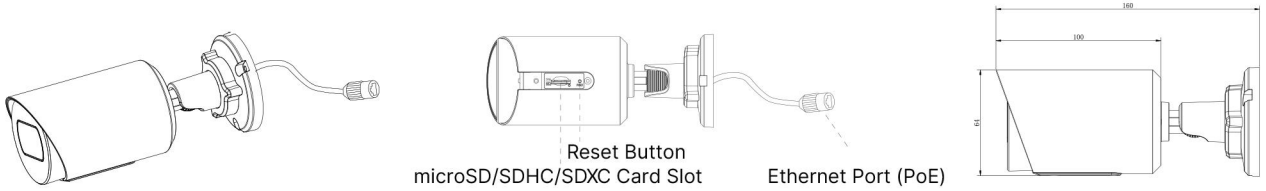

H.265+ Vandal-proof Mini Bullet Network Camera

Structure Diagrams

Junction Box Version

Cable Out Version

Units: mm

Accessories Support

A01 Pole Mount

Weight: 720g
Dimensions: 170*51.5*152.6mm

A03 External Corner Bracket

Weight: 900g
Dimensions: 170*152.5*76.3mm

Milesight Technology Co., Ltd. | www.milesight.com

Contact Us: sales@milesight.com support@milesight.com

Add: 220 NE 51st Street, Oakland Park, Florida 33334, USA
Tel: +1-800-561-0485