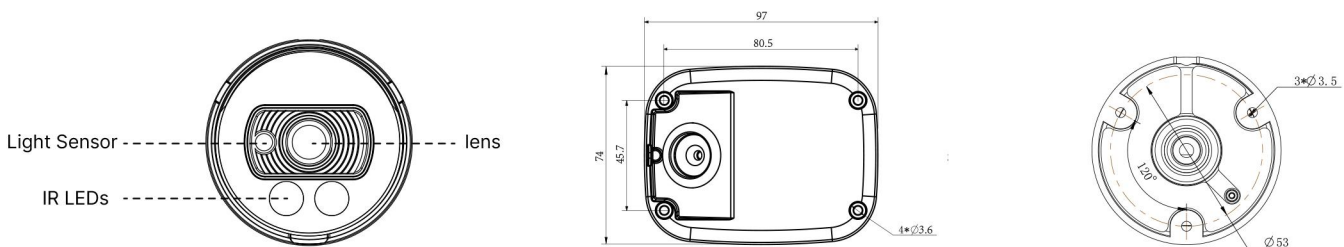

H.265+ Vandal-proof Mini Bullet Network Camera

Structure Diagrams

Junction Box Version

Cable Out Version

Units: mm

Accessories Support

A01 Pole Mount

Weight: 720g
Dimensions: 170*51.5*152.6mm

A03 External Corner Bracket

Weight: 900g
Dimensions: 170*152.5*76.3mm

Milesight Technology Co., Ltd. | www.milesight.com

Contact Us: sales@milesight.com support@milesight.com

Add: 220 NE 51st Street, Oakland Park, Florida 33334, USA
Tel: +1-800-561-0485